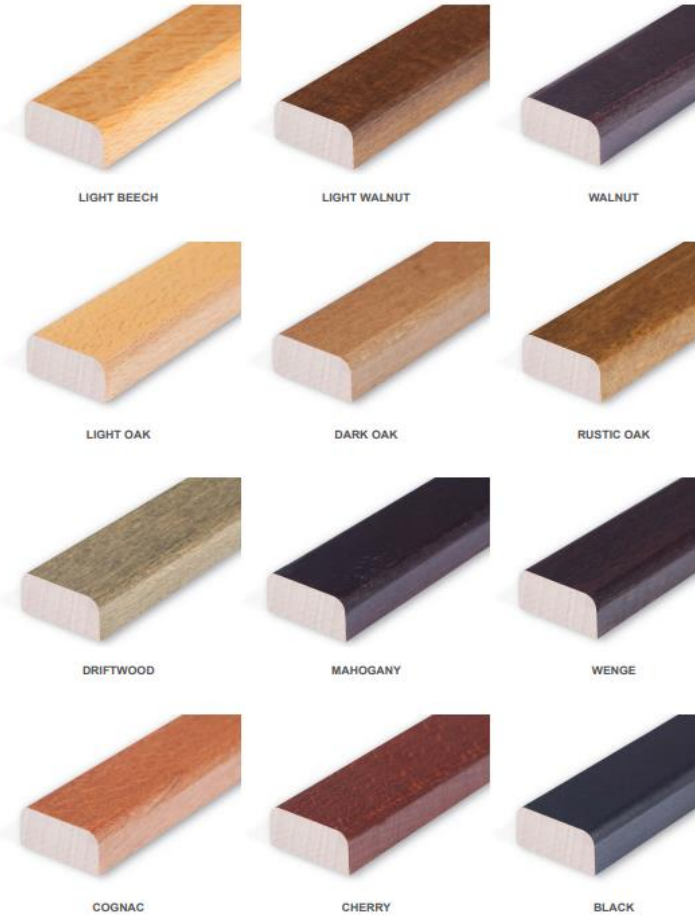

Joy Side Chair

Specifications

SKU	600-920
Height (mm)	840
Width (mm)	550
Depth (mm)	570
Seat Height (mm)	460
QTY Per Pallet	8
Weight	10.50Kg
MOQ	10
Material	Beechwood

FRAME FINISHES

VENETO FAUX LEATHERS

AVAILABLE
RAW

FINISHED
TO ORDER

Veneto
FAUX
LEATHER